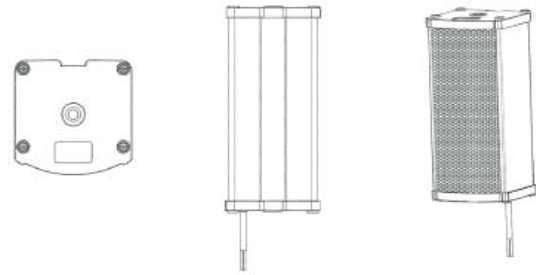

■ Illustration