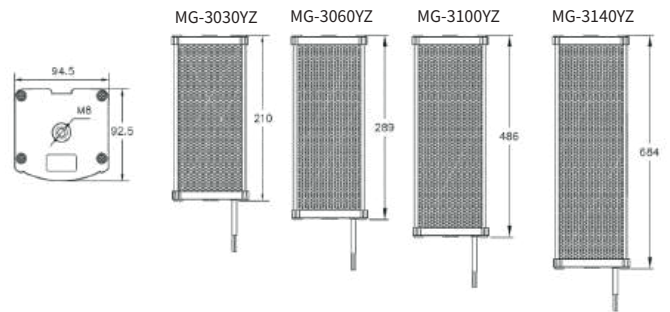

■ Dimensions

■ Safety Instructions

To avoid electric shock, over temperature, catching fire, explosion, mechanical risk and hurt or property loss caused by improper use, please read the following items carefully before operation:

1. Please check if the power of the connected equipment matches with that of this product before operation. Adjust the volume to proper level during operation. Do not operate at over-power or high volume level for a long time to avoid abnormal functioning or hearing loss.
2. If abnormal phenomenon (smoke, abnormal smell) happens, please turn off the power switch and disconnect the power plug with power socket, and send the product to local dealer for maintenance.
3. The product and accessories should be put in dry and ventilated place rather than humid or dusty environment. Prevent the product from liquid, rain, water, over-colliding, throwing, vibra-ting, vent hole covered to avoid function destroyed.
4. When the product needs to be installed on wall or ceiling, please fix it tightly to avoid dropping risk.
5. Please abide by safety rules during operation. Do not use the product in the place prohibited by regulation or law to avoid accident.
6. Do not disassemble or repair the product by yourself to avoid hurt. If you have question or need service, please contact the local dealer.