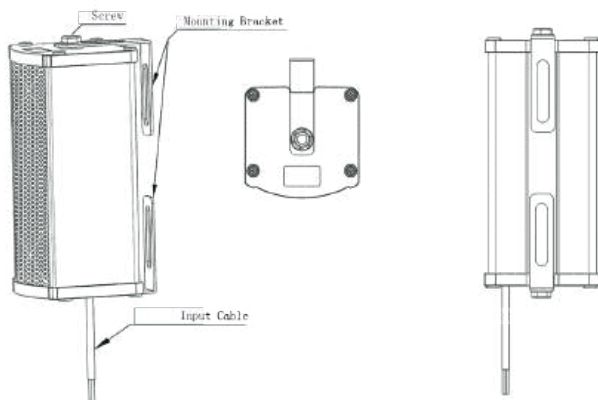

■ Features

- Professional outdoor constant-voltage speakers with 3-inch drivers
- Designed with all-weather materials, moisture-proof, waterproof and UV-resistant
- Greatly simplified installation process using included mount parts
- Drivers utilize 3-inch full-range moisture-proof and waterproof composite material diaphragm, producing warm sound and rich vocals
- Corrosion-resistant aluminum grille cover reduces weight and simplifies installation and maintenance

■ Applications

BGM in high-end retail stores, restaurants, shops, churches, buildings

■ Technical Specifications

Product Type	Professional Column Speaker for Public Address			
Product Model	MG-3030YZ	MG-3060YZ	MG-3100YZ	MG-3140YZ
Speaker Power(AES)	30W	60W	100W	140W
Input Voltage	100V	100V	100V	100V
Sensitivity	89dB	90dB	92dB	95dB
Max SPL	103dB	107dB	112dB	116dB
Frequency Response	150-16000Hz	150-16000Hz	150-16000Hz	150-16000Hz
Driver Quantity	1	2	4	6
Driver Dimensions	3 inches	3 inches	3 inches	3 inches
External Dimensions (mm)	94.5X92.5X210	94.5X92.5X289	94.5X92.5X486	94.5X92.5X684
Installation Method	Wall mount	Wall mount	Wall mount	Wall mount
Mounting Accessory	L-shape brackets + pack of screws	L-shape brackets + pack of screws	L-shape brackets + pack of screws	L-shape brackets + pack of screws
Product Weight	0.93KG	1.42KG	2.47KG	3.47KG

■ Installation